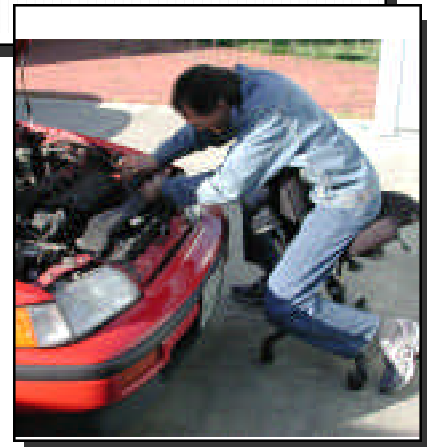

SOMA

HYBRID

It's a chair, it's a stool, it's a chest rest
You can sit, you can stand, you can move!

AVAILABLE IN
7 SEAT TYPES
AND
7 DIFFERENT
BACKRESTS

Configuration above: HSHMBn2-18LMSS: \$554.00

More than a chair. More than a stool!
Select the features you need and we'll build the perfect chair for you