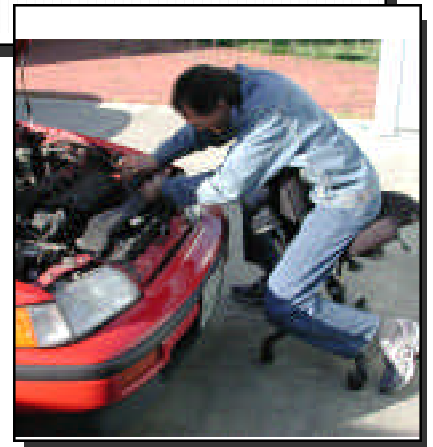

SOMA

HYBRID

It's a chair, It's a stool It's a chest rest
You can sit you can stand you can move!

AVAILABLE IN
7 SEAT TYPES
AND
7 DIFFERENT
BACKRESTS

Configuration above: HSHMBn2-18LMSS: \$554.00

More than a chair. More than a stool!
Select the features you need and we'll build the perfect chair for you