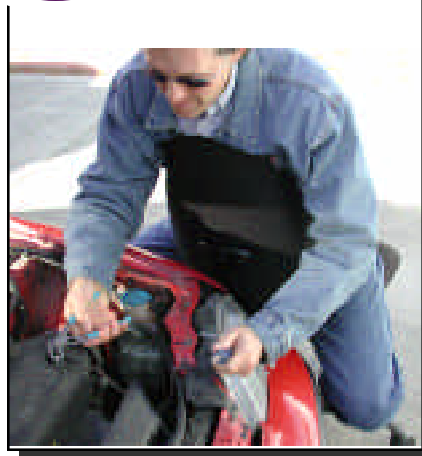

SOMA

HYBRID

It's a chair, it's a stool, it's a chest rest
You can sit, you can stand, you can move!

AVAILABLE IN
7 SEAT TYPES
AND
7 DIFFERENT
BACKRESTS

Configuration above: HSHMBn2-18LMSS: \$554.00

More than a chair. More than a stool!
Select the features you need and we'll build the perfect chair for you