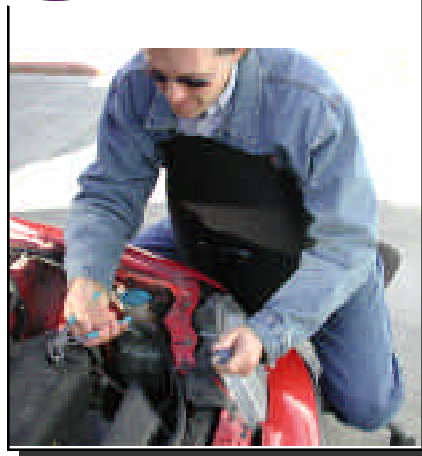

SOMA

HYBRID

It's a chair, It's a stool It's a chest rest
You can sit you can stand you can move!

AVAILABLE IN
7 SEAT TYPES
AND
7 DIFFERENT
BACKRESTS

Configuration above: HSHMBn2-18LMSS: \$554.00

More than a chair. More than a stool!
Select the features you need and we'll build the perfect chair for you